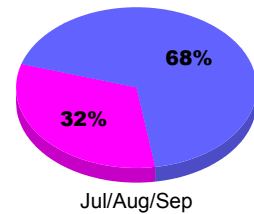

Membership Results
2010-2011

Membership
2009-2010

Month	Net Memb Goal	Actual New Memb	Actual Dropped Memb	Gain/Loss of Memb	Gain/Loss of Memb
Jul/Aug/Sep	30	19	-14	5	369
Totals	30	19	-14	5	369

Membership Results 2010-2011

Goal, New, Dropped, Gain/Loss

Comparison of Membership Gain/Loss

Current Year Compared to the Previous Year

Gender Comparison 2010-2011

■ Male ■ Female