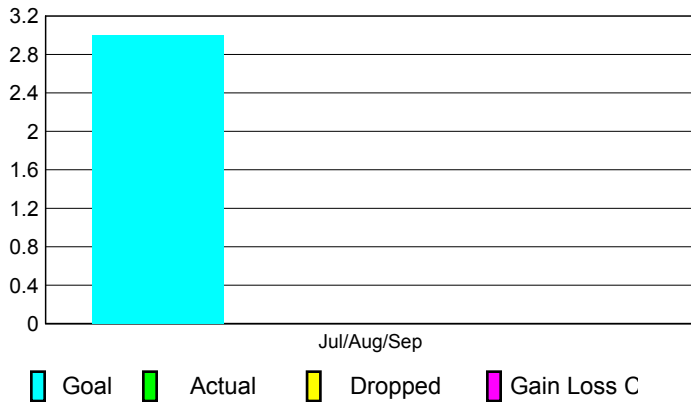

2010-2011 GMT Reports for District (or Undistricted) **District 383**

GMT: PAUL CHOR HO FAN

Location: CHINA

GMT CA: 5

CLUBS

Club Results
2010-2011

Clubs
2009-2010

Month	New Club Goal	Actual New Clubs	Actual Dropped Clubs	Gain/Loss of Clubs	Gain/Loss of Clubs
Jul/Aug/Sep	3	0	0	0	16
Totals	3	0	0	0	16

Club Results 2010-2011

Goal, New, Dropped, Gain/Loss

Comparison of Club Gain/Loss

Current Year Compared to the Previous Year

YTD Status Quo Clubs 2010-2011

Status Quo Clubs Compared to Status Quo Members

MEMBERSHIP