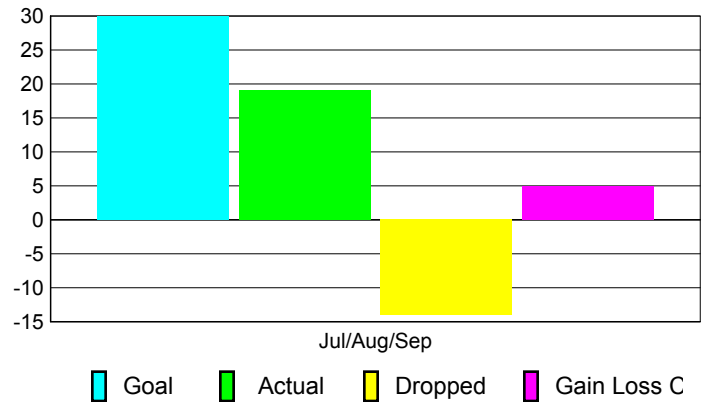

Membership Results 2010-2011

Goal, New, Dropped, Gain/Loss